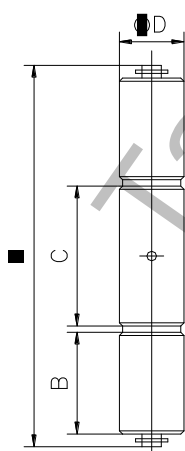

Панта Estebro® за заваряване кръгла трисекционна 16x100 мм, 50

Cod	Dimens.	A	B	C	∅D		
50	16x100	100	27	35	16	30	4,30
51	20x120	118	32	42	20	20	5,35
52	25x150	150	40	56	25	12	6,40
390	30x175	175	55	55	30	12	11,40
391	35x175	175	55	55	35	6	7,80

Three sections hinge

Family: Three section hinge

Material: 11SMn30 steel

Maximum weight supported: According to study

Description: Mechanized component which is installed on a metallic overhead door allowing its opening and closing. It must be welded on door's the folding line. It has two brass washers in order to avoid the friction between both bodies and can be replaced in the case of erosion. All hinges from Ø20 mm on come with grease hole.

Продукт: [Панта Estebro® за заваряване капковидна с месингова шайба 20x150 мм, 49](#)

Категория: [Плъзгачи се врати](#)

Бранд: [Estebro®](#)

Категория бранд: [Панта Estebro®](#)

Ташев-Галвинг ООД
www.tashev-galving.com